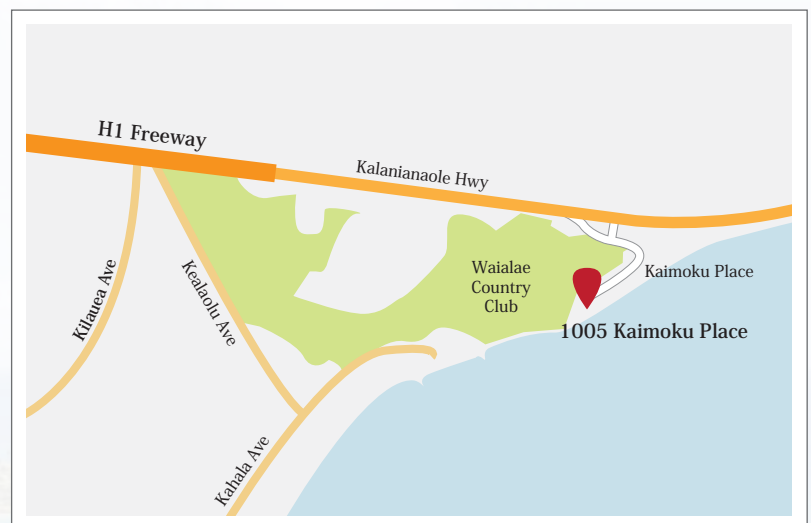

The I LOVE Japan Garage Sale

Support by donating your unused goods to our garage sale event.

All Proceeds will be given to the **Japan Red Cross** through the Japan American Society of Hawaii.

You Are Invited!

When: Sunday May 29th, 2011 from 8:00 am to 1:00 pm

Where: 1005 Kaimoku Place - Kai Nani - Near Waialae Country Club

How to Donate: Donation stations will be set up on Friday, May 13th from 8am to 10am and Saturday May 14th from 12pm to 2pm at 1005 Kaimoku Place.

Where will the money go? 100% of proceeds will be delivered to the Japan American Society of Hawaii, which will be directly given to the Japan Red Cross for relief efforts.

What kind of goods can be purchased / donated? Only clean, good condition items including outerwear, electronics, music, movies, furniture, kitchenware, home decor, personal accessories and more will be accepted & sold. Please, no undergarments.

1005 Kaimoku Place • Kai Nani, Waialae

Directions to the Event:

From West:

Follow H1 Eastbound towards Kalaniana'ole Highway. Shortly after the H1/Kal Hwy merge, turn right on Kaimoku Place. Turn left and follow right to destination.

From East:

Follow Kal Highway Westbound towards the H1 Merge. Turn Left onto Kaimoku Place shortly before the Freeway.

Sponsored By: Sachi Hawaii - Pacific Century Properties LLC
Hawaiki Tower - Lobby Level • 88 Piikoi St. #301, Honolulu HI 96814

Event Info: 808-596-8801